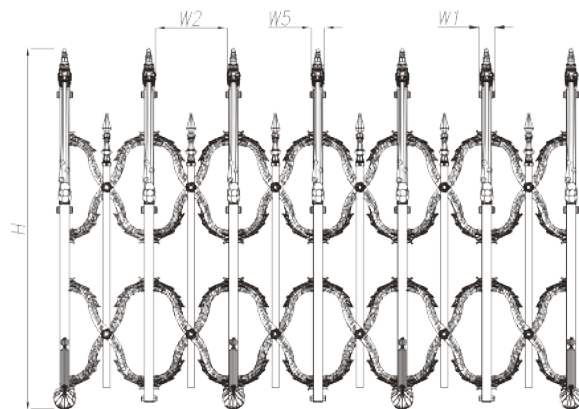

V-East Verve A-H

Features:

1. Classical Design

The design of an ancient spear at the top of the frame makes the gate/barrier looks classic and elegant.

2. Bronze/Brass Colour Theme

It is widely used at museums, mosque, temples, memorial parks and other historical venues.

3. Inter-locking Connections System

Lock into place at desired locations, connect multiples sections, and lock with universal key.

Specifications:

1. Length: 2.0m long expanded, 0.60m collapsed sections
2. Height: 1.53m
3. Width: 0.55m at base
4. Weight: 50 kg
5. Material: Industrial-Grade Aluminium Alloy (6063-T5)
6. Colors: Bronze/Brass & Black (Powder Coated)

I specification parameter			
H	W1	W2	W5
1.53-1.63M	70mm	286mm	44mm