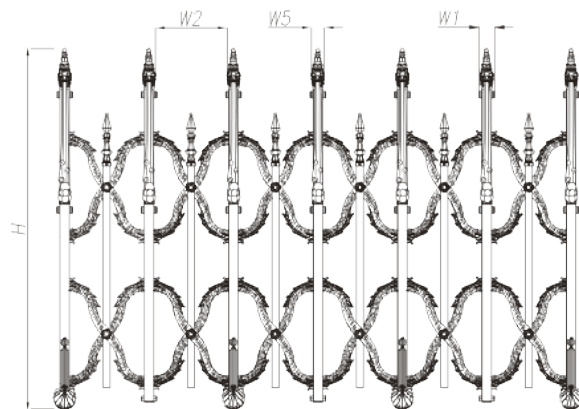

#### 1. Classical Design

The design of an ancient spear at the top of the frame makes the gate/barrier looks classic and elegant.

#### 3. Inter-locking Connections System

Lock into place at desired locations, connect multiples sections, and lock with universal key.

### Specifications:

1. Length: 2.0m long expanded, 0.60m collapsed sections
2. Height: 1.53m
3. Width: 0.55m at base
4. Weight: 50 kg
5. Material: Industrial-Grade Aluminium Alloy (6063-T5)
6. Colors: Bronze/Brass & Black (Powder Coated)

specification parameter			
H	W1	W2	W5
1.53-1.63M	70mm	286mm	44mm